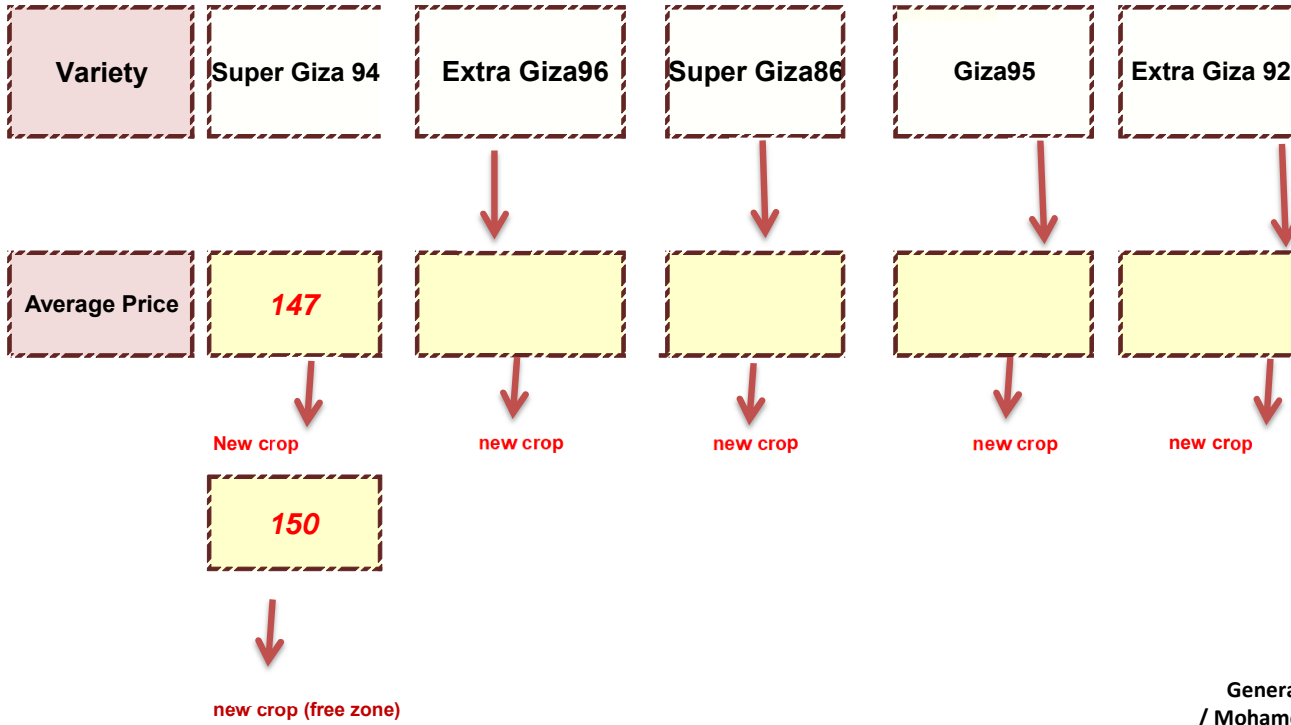

Average Export Prices (Cents / lb) FOB Alexandria

Week 42&43 From 09/06/2024 To 22/06/2024 Season 2023/2024 (Old crop+New crop)

Grade : Good + 3/8

General Manager
 / Mohamed AbdIHafiez